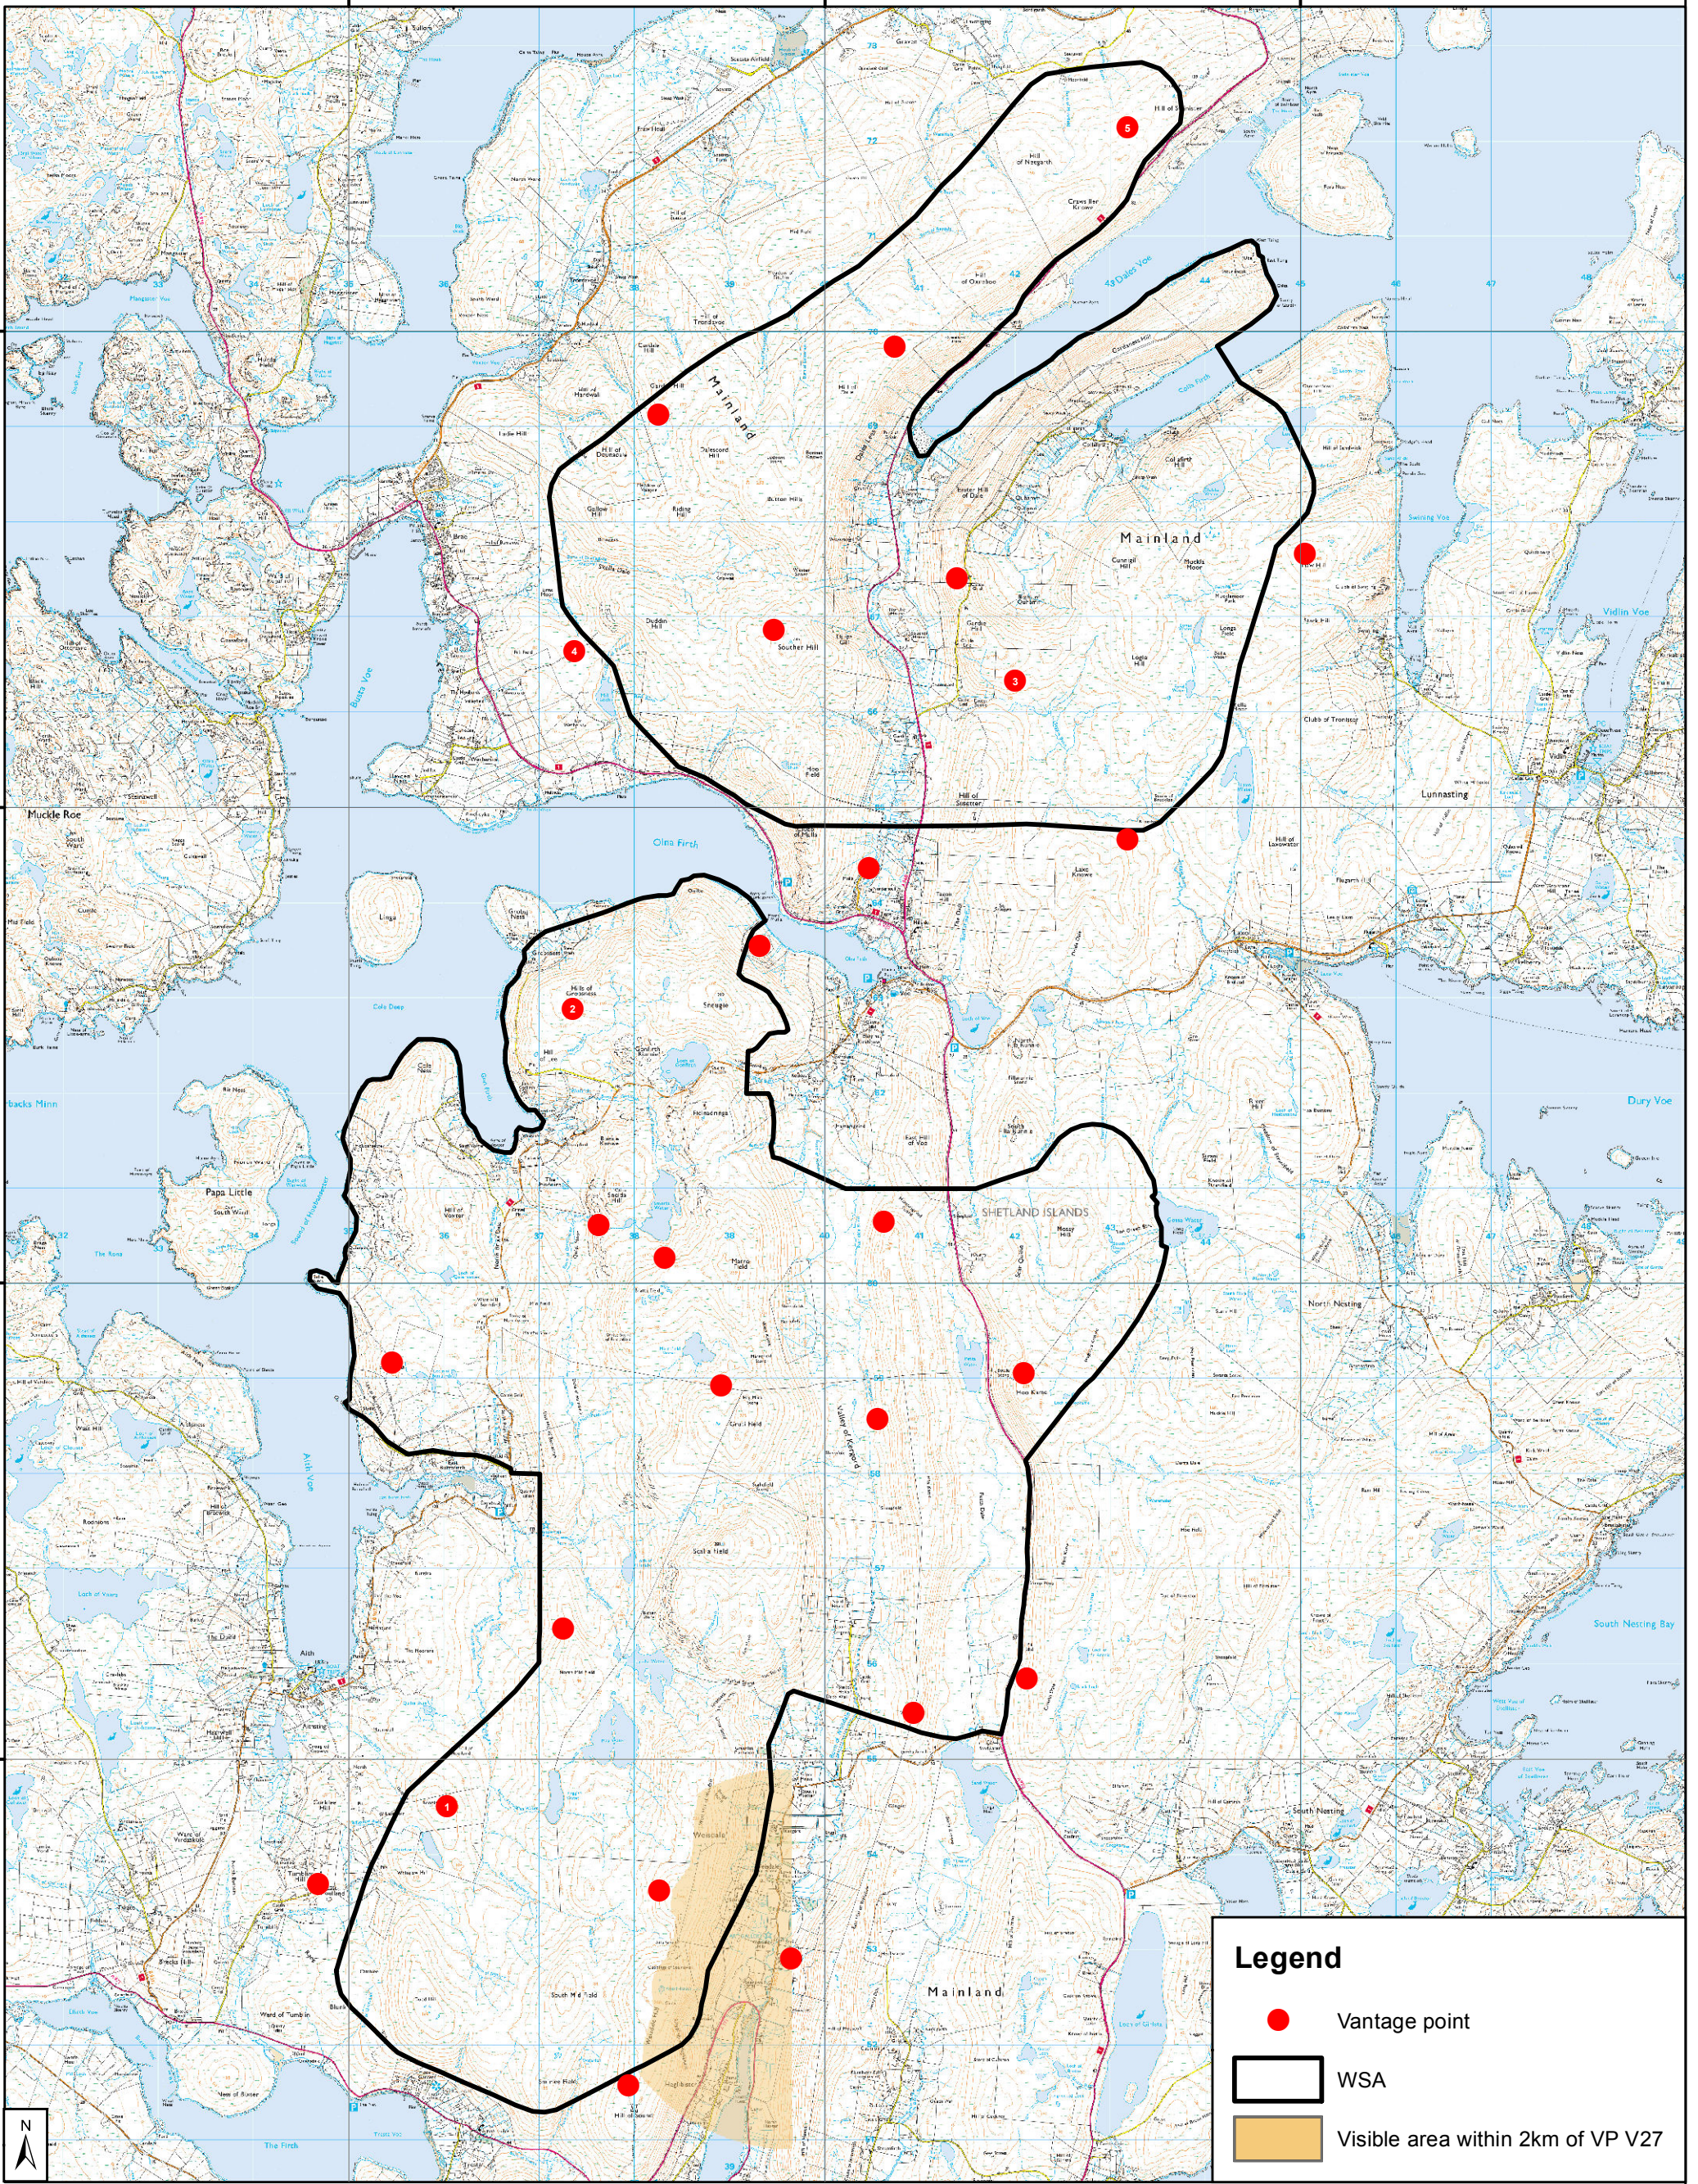

435000m E

140

45

1170000m N

65

1160

55

Legend

- Vantage point
- WSA
- Visible area within 2km of VP V27

Viking Addendum

1:65,000

© Crown copyright. All rights reserved. 2010 Licence number 200019009

Map A27

WSA viewshed for VP V27. Viewshed truncated at 2km